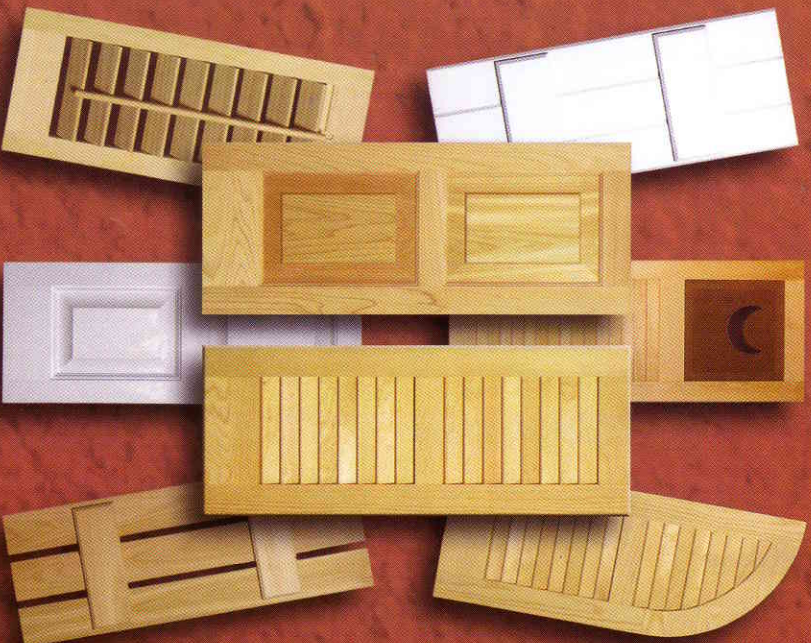

SHUTTER HARDWARE

E-ZEE SET WOOD PRODUCTS

Distributed by:

INTERIOR & EXTERIOR SHUTTERS

The E-Zee Set Advantage

E-Zee Set Shutters are designed with architectural detailing and built with millwork quality. Our computerized machining process allows almost infinite design flexibility. We will build any size, any design, and ship most orders in 2 weeks!

Made in the USA

We specialize in non standard sizes and designs

E-ZEE SET WOOD PRODUCTS

SINCE 1969

PANEL SHUTTERS

- Doweled Construction
- 1 1/8" Pine, 1 1/16" Cedar or 1 1/4" Primed Composite
- Raised or Flat Panels
- 1/2" composite panel standard
- Cedar panels optional

LOUVER SHUTTERS

- Mortise & Tenon Construction
- 1 1/8" Pine, 1 1/16" Cedar or 1 1/4" Primed Composite
- 1 5/8" Louver Slats

BOARD & BATTEN

- Pine, Cedar, Primed Composite or PVC
- 3/4" Boards with 1/2" Spacing
- Composite and PVC are 1 pc. with V-Grooves to Simulate Boards

PVC PANEL SHUTTERS

These shutters are made from white PVC material and are virtually maintenance free. They do not require paint, but can be finished using a high quality acrylic latex paint to match your décor.