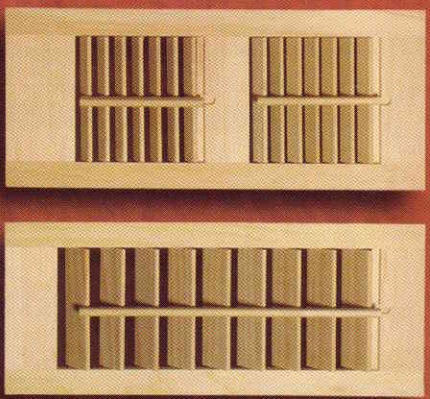

INTERIOR SHUTTERS

- Unfinished Pine, Oak, Cherry, Maple and Poplar
- 3/4" or 1 1/8" Thickness
- 1 1/4" or 2 1/2" Slats

CAFÉ & LOUVER DOORS

- Pine, Oak, Cherry, Maple and Poplar
- Standard 1 1/8" Thickness
- 3/4" - 1 3/4" Thicknesses Available
- Panel and Louver Styles Available

SHUTTER HARDWARE

E-ZEE SET WOOD PRODUCTS

Distributed by:

INTERIOR & EXTERIOR SHUTTERS

The E-Zee Set Advantage

E-Zee Set Shutters are designed with architectural detailing and built with millwork quality. Our computerized machining process allows almost infinite design flexibility. We will build any size, any design, and ship most orders in 2 weeks!

Made in the USA

We specialize in non standard sizes and designs

E-ZEE SET WOOD PRODUCTS

SINCE 1969

PANEL SHUTTERS

- Doweled Construction
- 1 1/8" Pine, 1 1/16" Cedar or 1 1/4" Primed Composite
- Raised or Flat Panels
- 1/2" composite panel standard
- Cedar panels optional