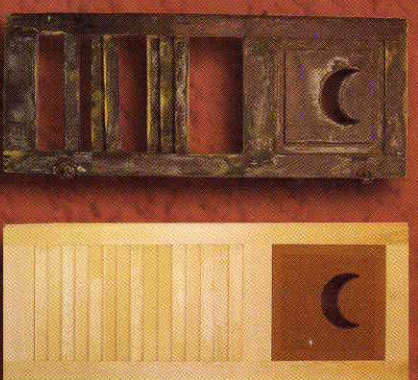

CUSTOM REPRODUCTIONS

ESTATE SERIES PANEL
Same as our standard series but thicker and have more detail. 3/4" panels are raised 1 side. 1 3/8" Cedar, 1 1/4" Wood Composite, and 1 1/4" PVC.

E-ZEE SET WOOD PRODUCTS
Oak Park, Michigan

www.ezeeset.com

- We can reproduce almost any shutter to your requirements. Send us your specifications or an old shutter and we'll build a new one to match.