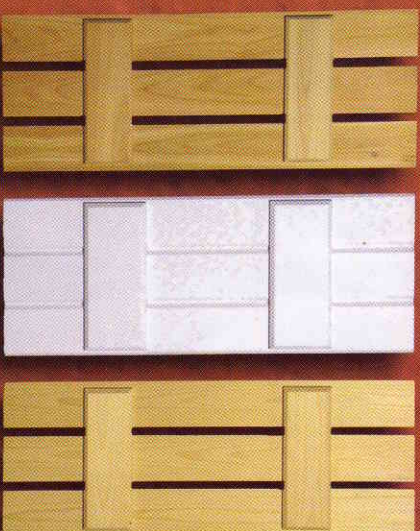

Made in the USA

We specialize in non standard sizes and designs

E-ZEE SET WOOD PRODUCTS

SINCE 1969

PANEL SHUTTERS

- Doweled Construction
- 1 1/8" Pine, 1 1/16" Cedar or 1 1/4" Primed Composite
- Raised or Flat Panels
- 1/2" composite panel standard
- Cedar panels optional

LOUVER SHUTTERS

- Mortise & Tenon Construction
- 1 1/8" Pine, 1 1/16" Cedar or 1 1/4" Primed Composite
- 1 5/8" Louver Slats

BOARD & BATTEN

- Pine, Cedar, Primed Composite or PVC
- 3/4" Boards with 1/2" Spacing
- Composite and PVC are 1 pc. with V-Grooves to Simulate Boards

PVC PANEL SHUTTERS

These shutters are made from white PVC material and are virtually maintenance free. They do not require paint, but can be finished using a high quality acrylic latex paint to match your décor.