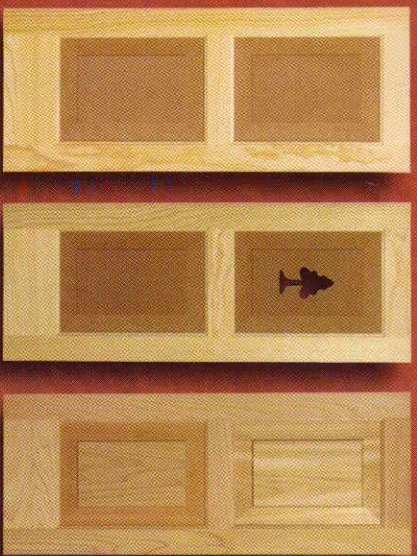

Made in the USA

We specialize in non standard sizes and designs

E-ZEE SET WOOD PRODUCTS

SINCE 1969

PANEL SHUTTERS

- Doweled Construction
- 1 1/8" Pine, 1 1/16" Cedar or 1 1/4" Primed Composite
- Raised or Flat Panels
- 1/2" composite panel standard
- Cedar panels optional

LOUVER SHUTTERS

- Mortise & Tenon Construction
- 1 1/8" Pine, 1 1/16" Cedar or 1 1/4" Primed Composite
- 1 5/8" Louver Slats

BOARD & BATTEN

- Pine, Cedar, Primed Composite or PVC
- 3/4" Boards with 1/2" Spacing
- Composite and PVC are 1 pc. with V-Grooves to Simulate Boards