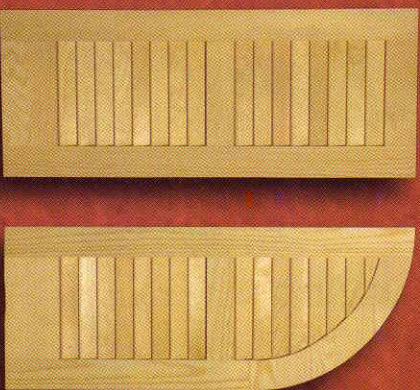

SHUTTER HARDWARE

E-ZEE SET WOOD PRODUCTS

Distributed by:

INTERIOR & EXTERIOR SHUTTERS

The E-Zee Set Advantage

E-Zee Set Shutters are designed with architectural detailing and built with millwork quality. Our computerized machining process allows almost infinite design flexibility. We will build any size, any design, and ship most orders in 2 weeks!

Made in the USA

We specialize in non standard sizes and designs

E-ZEE SET WOOD PRODUCTS

SINCE 1969

PANEL SHUTTERS

- Doweled Construction
- 1 1/8" Pine, 1 1/16" Cedar or 1 1/4" Primed Composite
- Raised or Flat Panels
- 1/2" composite panel standard
- Cedar panels optional

LOUVER SHUTTERS

- Mortise & Tenon Construction
- 1 1/8" Pine, 1 1/16" Cedar or 1 1/4" Primed Composite
- 1 5/8" Louver Slats

BOARD & BATTEN

- Pine, Cedar, Primed Composite or PVC
- 3/4" Boards with 1/2" Spacing
- Composite and PVC are 1 pc. with V-Grooves to Simulate Boards